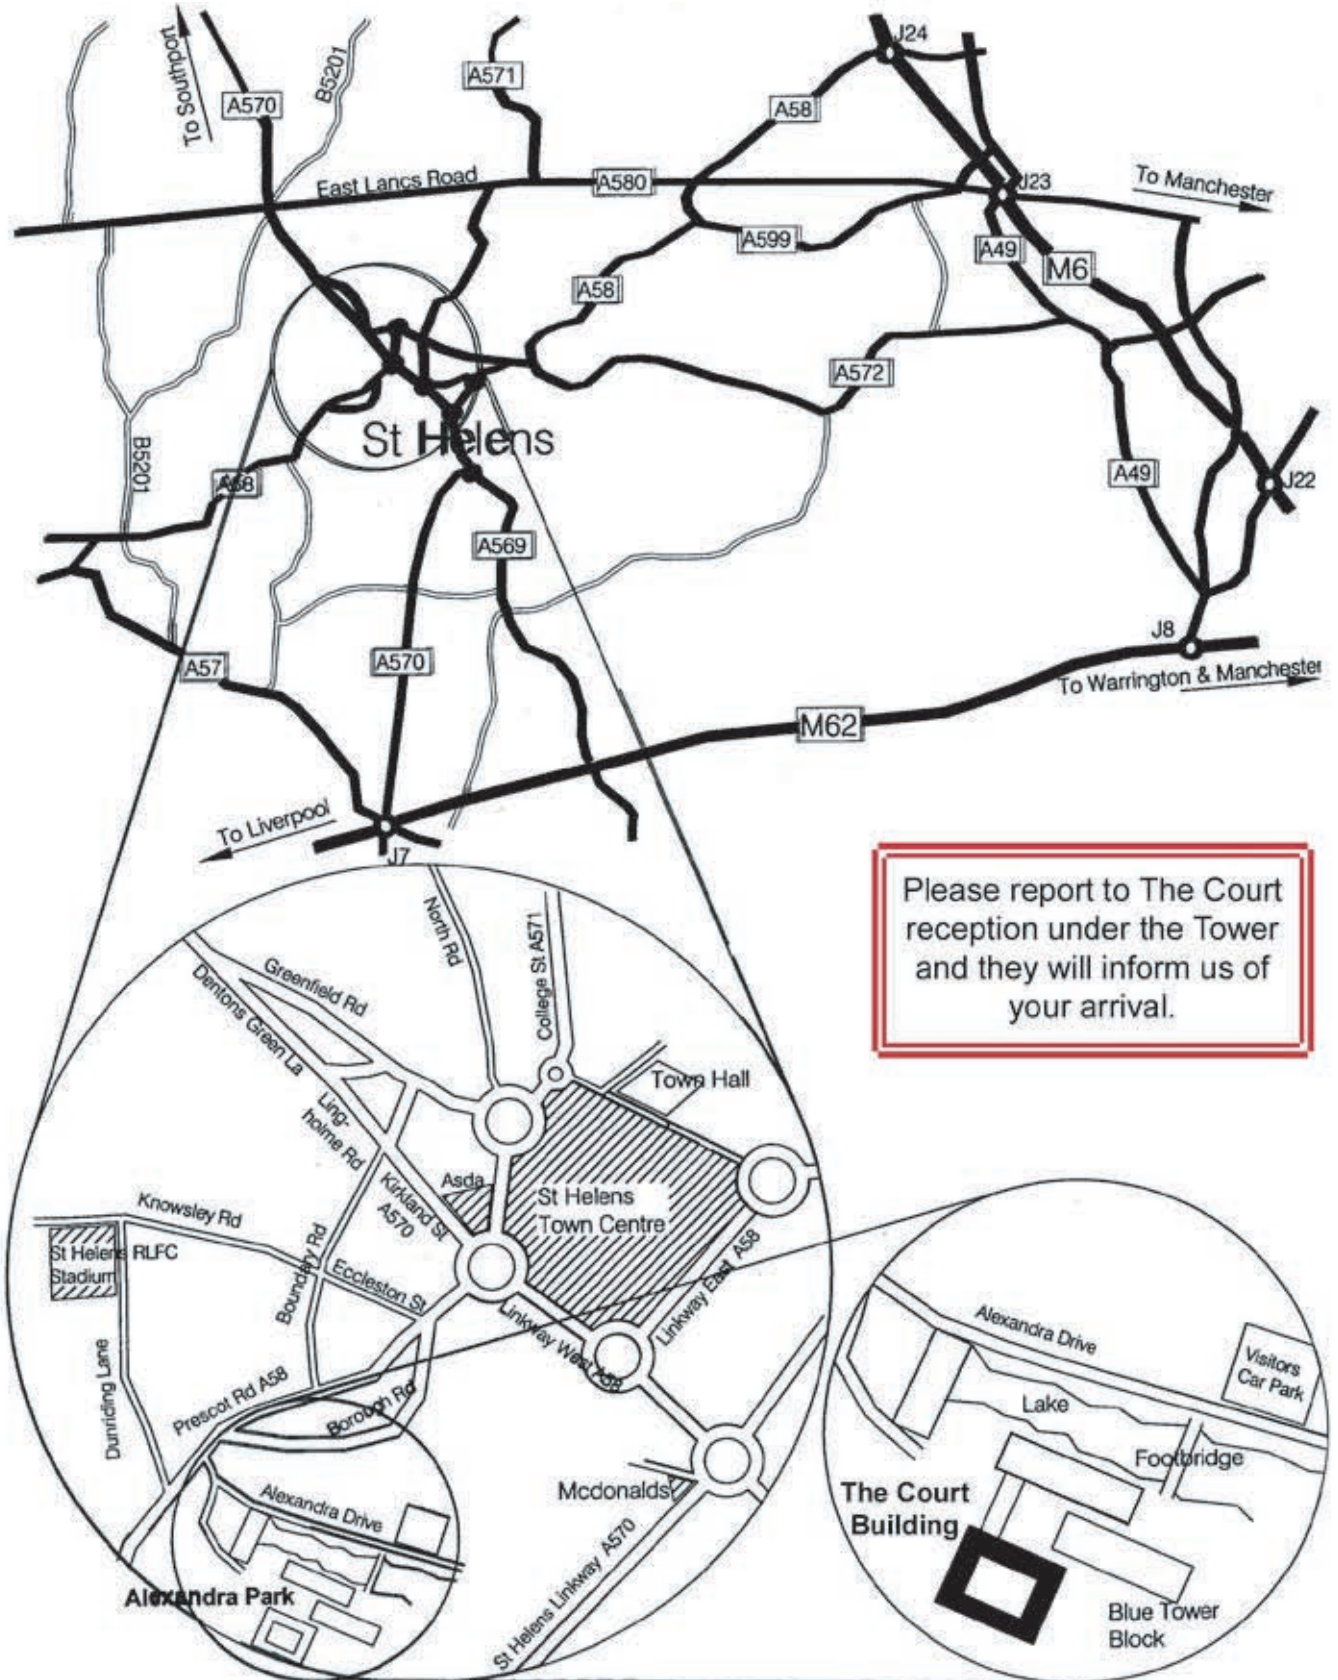

helena PARTNERSHIPS

Head Office,
Alexandra Park,
Prescot Road,
St.Helens, Merseyside,
WA10 3TT.

Please report to The Court reception under the Tower and they will inform us of your arrival.